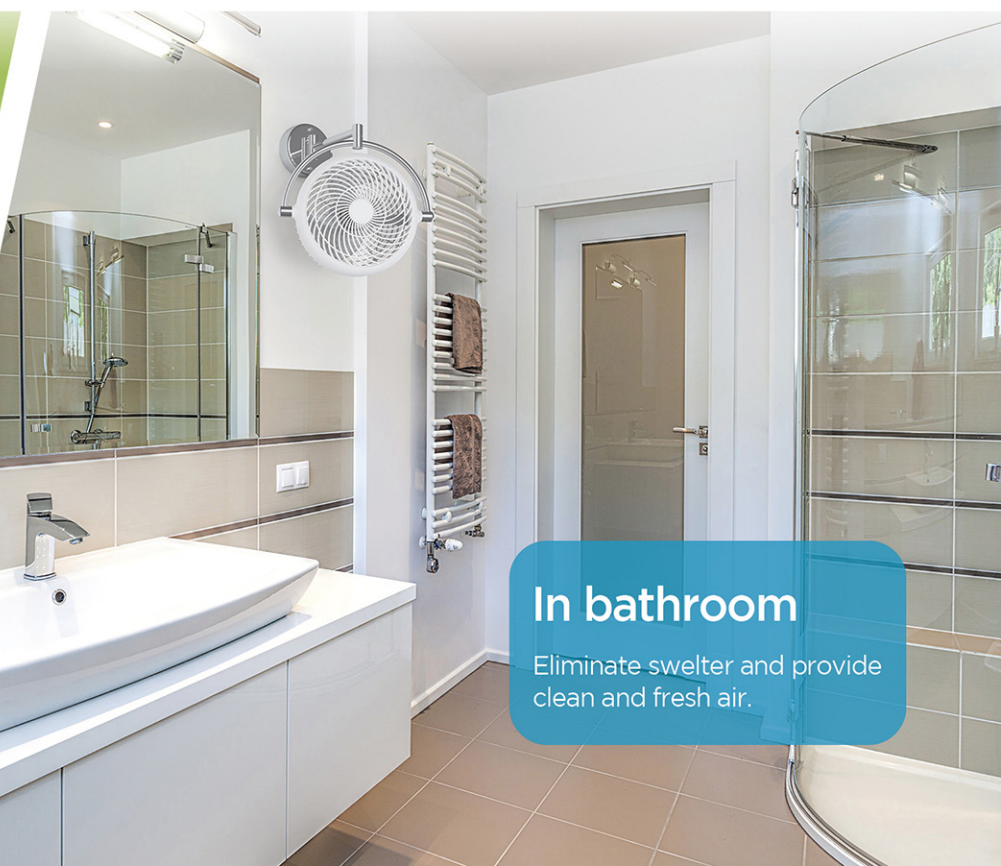

Energy saving effectively

Compact and simple

Easy to clean

COOL BREEZE FROM ALL ANGLES COMPREHENSIVE AIRFLOW CIRCULATION

VIVI is ideal for living rooms, bedrooms, dressing rooms, bathrooms(no splashing area) or almost any other small or medium-sized room in the house (approximately up to 33 m²).

In living room

Enjoy the pleasant cool breeze and cozy environment.

In bedroom

Soft and relax breeze accompany with you.

In bathroom

Eliminate swelter and provide clean and fresh air.

Triaxial design, convenient for your use at all angles