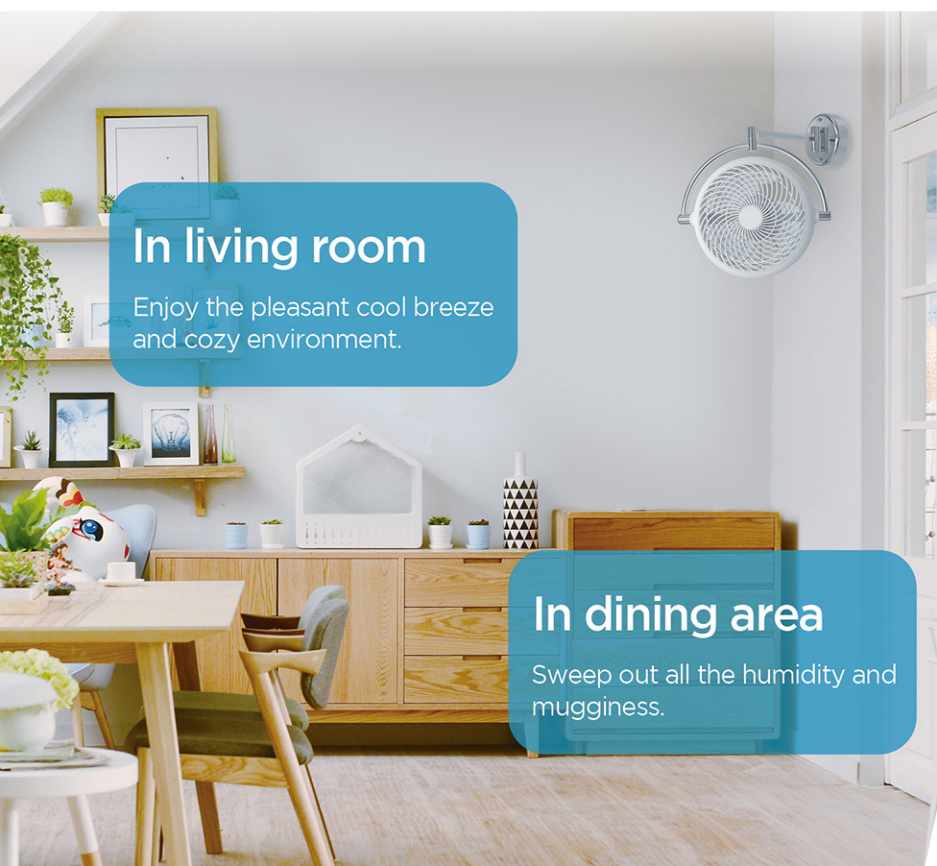

Just a button, easy to control

VIVI Wall Fan

V8D with DC motor

Triaxial design

Convenient for your use at all angles

BLACK and WHITE

Minimalist design, blend in with your room's existing décor

DC motor

Energy saving effectively

Compact and simple

Easy to clean

COOL BREEZE FROM ALL ANGLES COMPREHENSIVE AIRFLOW CIRCULATION

VIVI is ideal for living rooms, bedrooms, dressing rooms, bathrooms(no splashing area) or almost any other small or medium-sized room in the house (approximately up to 33 m²).

In living room

Enjoy the pleasant cool breeze and cozy environment.

In bedroom

Soft and relax breeze accompany with you.

In bathroom

Eliminate swelter and provide clean and fresh air.

Triaxial design, convenient for your use at all angles