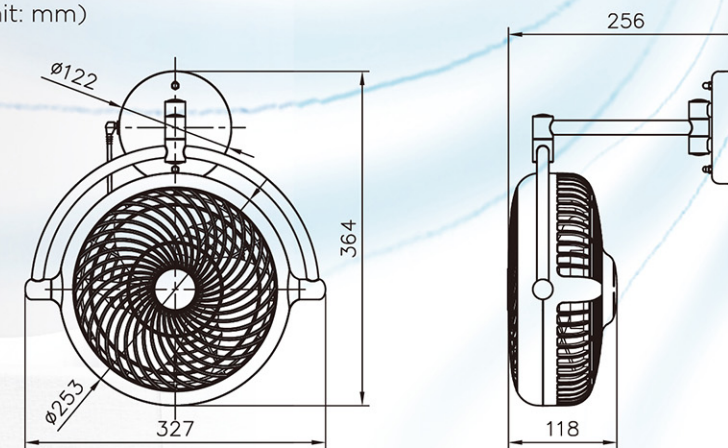

Dimensions (unit: mm)

Specifications

Model	Color	Power supply		Sound (dBA)		Power consumption (W)		Wind speed (m/s)		Weight (kg)
		Input	Output	High	Low	High	Low	High	Low	
V8D	Black / White	100-240VAC 50/60Hz	DC12V / 1A	41	30	12	4.5	9	5.5	1.6